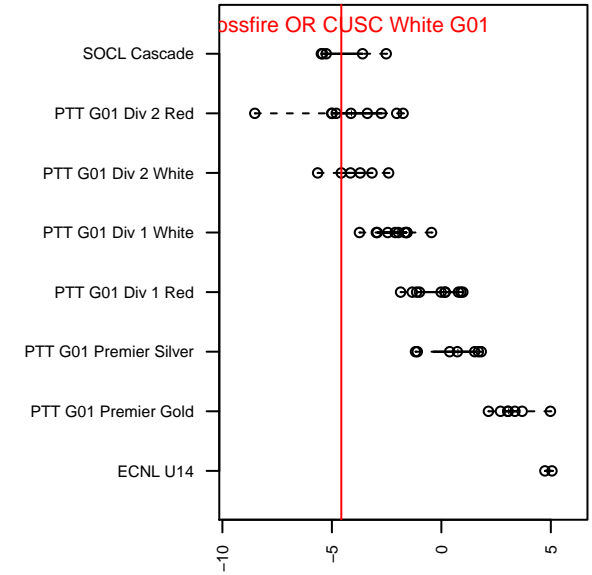

Crossfire OR CUSC White G01

Crossfire Oregon
Clackamas, OR
G01 total strength=665
attack=0.71 defense=0.55
fall league = PTT G01 Div 2 White

alt names used:

Venues played:
2015 PTT G01 Division 2 White

**attack and defense variance (black dot)
relative to other teams
and top 10 in region**

**attack and defense rating
relative to others at age
and all opponents in last 13 months**

Performance relative to 13 month average

Performance relative to 13 month average

date	home		away		venue	pred.home	pred.away
2015-11-01	Crossfire OR CUSC White G01	1	CYSA Timber Barons Green G01	1	2015 PTT G01 Division 2 White	0.89	2.02
2015-10-24	Crossfire OR CUSC White G01	0	FC Salmon Creek Nemesis Blue G01	1	2015 PTT G01 Division 2 White	0.61	1.79
2015-10-18	Thelo Storm G01	1	Crossfire OR CUSC White G01	1	2015 PTT G01 Division 2 White	1.83	1.20
2015-10-17	CYSA Timber Barons Green G01	3	Crossfire OR CUSC White G01	1	2015 PTT G01 Division 2 White	2.02	0.89
2015-10-11	BSC Hood River Black-Legends G01	3	Crossfire OR CUSC White G01	3	2015 PTT G01 Division 2 White	0.97	2.14
2015-10-10	Crossfire OR CUSC White G01	0	Molalla Orange Crush G01	3	2015 PTT G01 Division 2 White	0.95	3.73
2015-10-04	Crossfire OR CUSC White G01	1	THUSC Xenon G01	0	2015 PTT G01 Division 2 White	0.70	1.40
2015-09-27	Crossfire OR OC Fusion G01	1	Crossfire OR CUSC White G01	1	2015 PTT G01 Division 2 White	1.94	0.72
2015-09-26	FC Salmon Creek Nemesis Blue G01	5	Crossfire OR CUSC White G01	1	2015 PTT G01 Division 2 White	1.79	0.61
2015-09-20	Crossfire OR CUSC White G01	2	Thelo Storm G01	0	2015 PTT G01 Division 2 White	1.20	1.83
2015-09-19	Molalla Orange Crush G01	6	Crossfire OR CUSC White G01	0	2015 PTT G01 Division 2 White	3.73	0.95
2015-09-13	Crossfire OR CUSC White G01	2	BSC Hood River Black-Legends G01	0	2015 PTT G01 Division 2 White	2.14	0.97