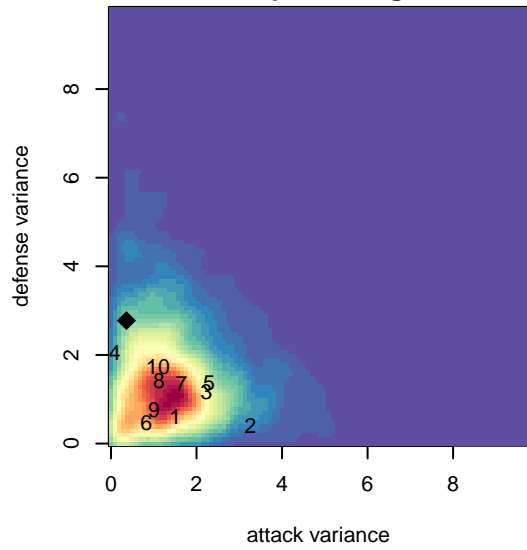

Crossfire OR CUSC White G01

Crossfire Oregon
Clackamas, OR
G01 total strength=665
attack=0.71 defense=0.55
fall league = PTT G01 Div 2 White

alt names used:

Venues played:
2015 PTT G01 Division 2 White

**attack and defense variance (black dot)
relative to other teams
and top 10 in region**

**attack and defense rating
relative to others at age
and all opponents in last 13 months**

Performance relative to 13 month average

Performance relative to 13 month average

date	home		away		venue	pred.home	pred.away
2015-11-01	Crossfire OR CUSC White G01	1	CYSA Timber Barons Green G01	1	2015 PTT G01 Division 2 White	0.89	2.02
2015-10-24	Crossfire OR CUSC White G01	0	FC Salmon Creek Nemesis Blue G01	1	2015 PTT G01 Division 2 White	0.61	1.79
2015-10-18	Thelo Storm G01	1	Crossfire OR CUSC White G01	1	2015 PTT G01 Division 2 White	1.83	1.20
2015-10-17	CYSA Timber Barons Green G01	3	Crossfire OR CUSC White G01	1	2015 PTT G01 Division 2 White	2.02	0.89
2015-10-11	BSC Hood River Black-Legends G01	3	Crossfire OR CUSC White G01	3	2015 PTT G01 Division 2 White	0.97	2.14
2015-10-10	Crossfire OR CUSC White G01	0	Molalla Orange Crush G01	3	2015 PTT G01 Division 2 White	0.95	3.73
2015-10-04	Crossfire OR CUSC White G01	1	THUSC Xenon G01	0	2015 PTT G01 Division 2 White	0.70	1.40
2015-09-27	Crossfire OR OC Fusion G01	1	Crossfire OR CUSC White G01	1	2015 PTT G01 Division 2 White	1.94	0.72
2015-09-26	FC Salmon Creek Nemesis Blue G01	5	Crossfire OR CUSC White G01	1	2015 PTT G01 Division 2 White	1.79	0.61
2015-09-20	Crossfire OR CUSC White G01	2	Thelo Storm G01	0	2015 PTT G01 Division 2 White	1.20	1.83
2015-09-19	Molalla Orange Crush G01	6	Crossfire OR CUSC White G01	0	2015 PTT G01 Division 2 White	3.73	0.95
2015-09-13	Crossfire OR CUSC White G01	2	BSC Hood River Black-Legends G01	0	2015 PTT G01 Division 2 White	2.14	0.97